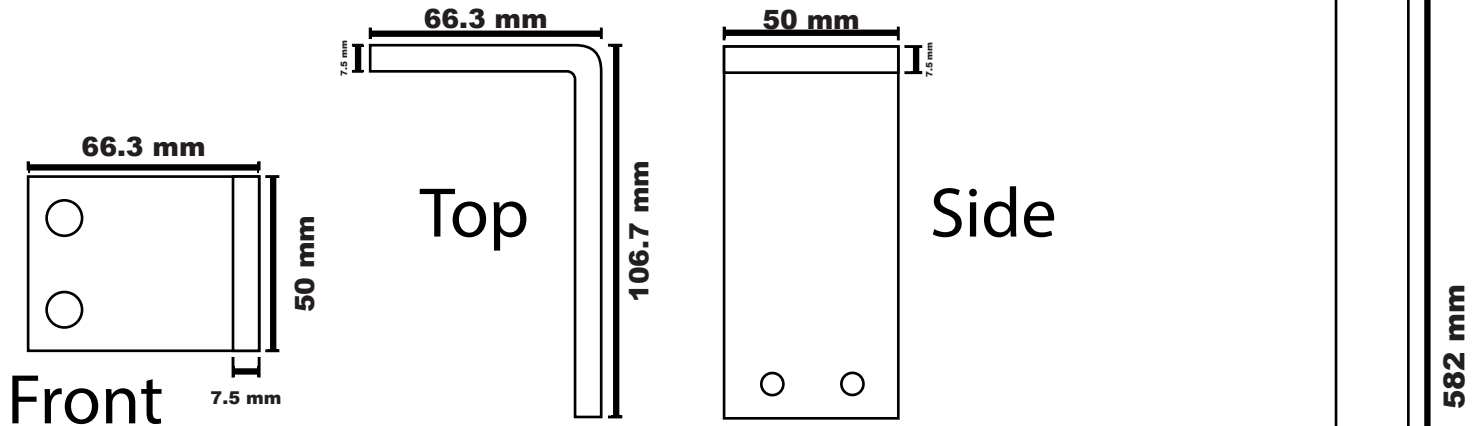

Bracket Dimensions

98.1 mm

582 mm